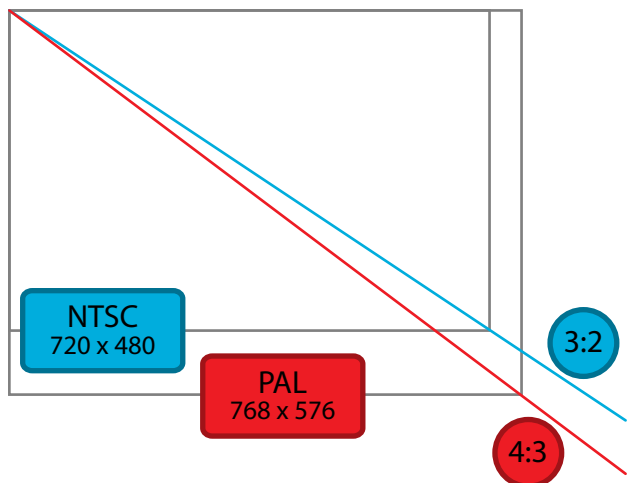

D8 - Digital Signage Adapter Video output resolution chart

Composite RCA & S-Video Output

YPbPr Component Output

D8 - Digital Signage Adapter Video output resolution chart

VGA Output

Media Content

Videos

Recommended: WMV9 or XviD, 720p or 1080i with a bit rate of less than 5000kbps

Maximum: 1080p with a bit rate of 8000kbps

Images

Recommended: JPG baseline up to 1024 x 768 pixels and up to 800KB

Maximum: 4368 x 2912 pixels and 8MB

Aspect Ratio

Recommended: 4:3 or 16:9 for full screen display