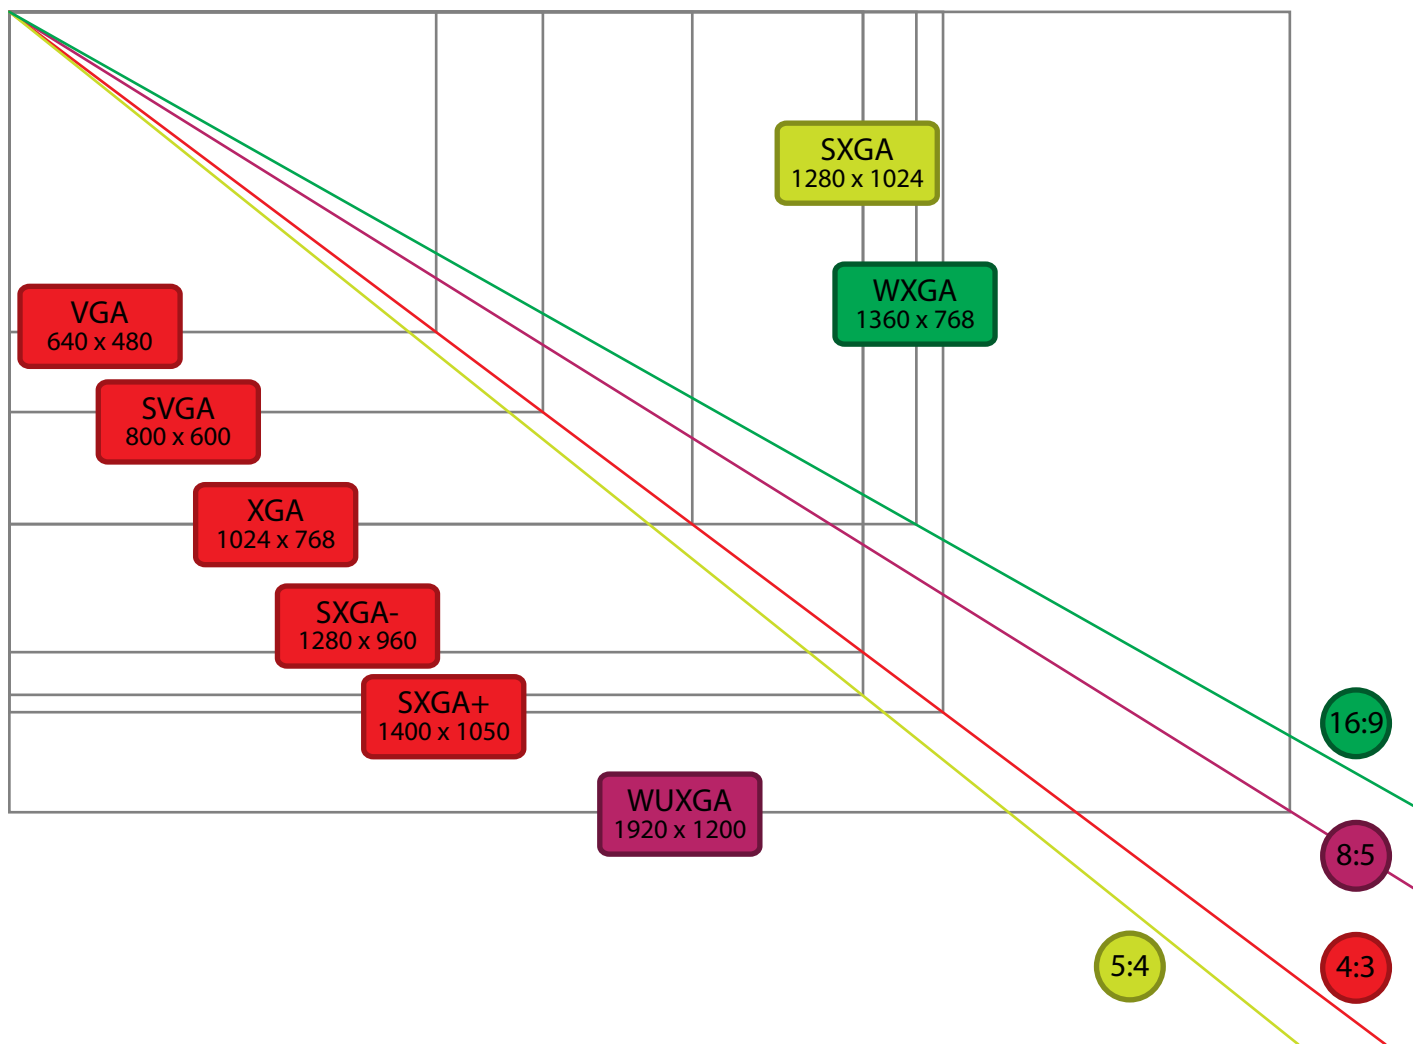

D8 - Digital Signage Adapter Video output resolution chart

Composite RCA & S-Video Output

YPbPr Component Output

D8 - Digital Signage Adapter Video output resolution chart

VGA Output

Media Content

Videos

Recommended: WMV9 or XviD, 720p or 1080i with a bit rate of less than 5000kbps

Maximum: 1080p with a bit rate of 8000kbps

Images

Recommended: JPG baseline up to 1024 x 768 pixels and up to 800KB

Maximum: 4368 x 2912 pixels and 8MB

Aspect Ratio

Recommended: 4:3 or 16:9 for full screen display