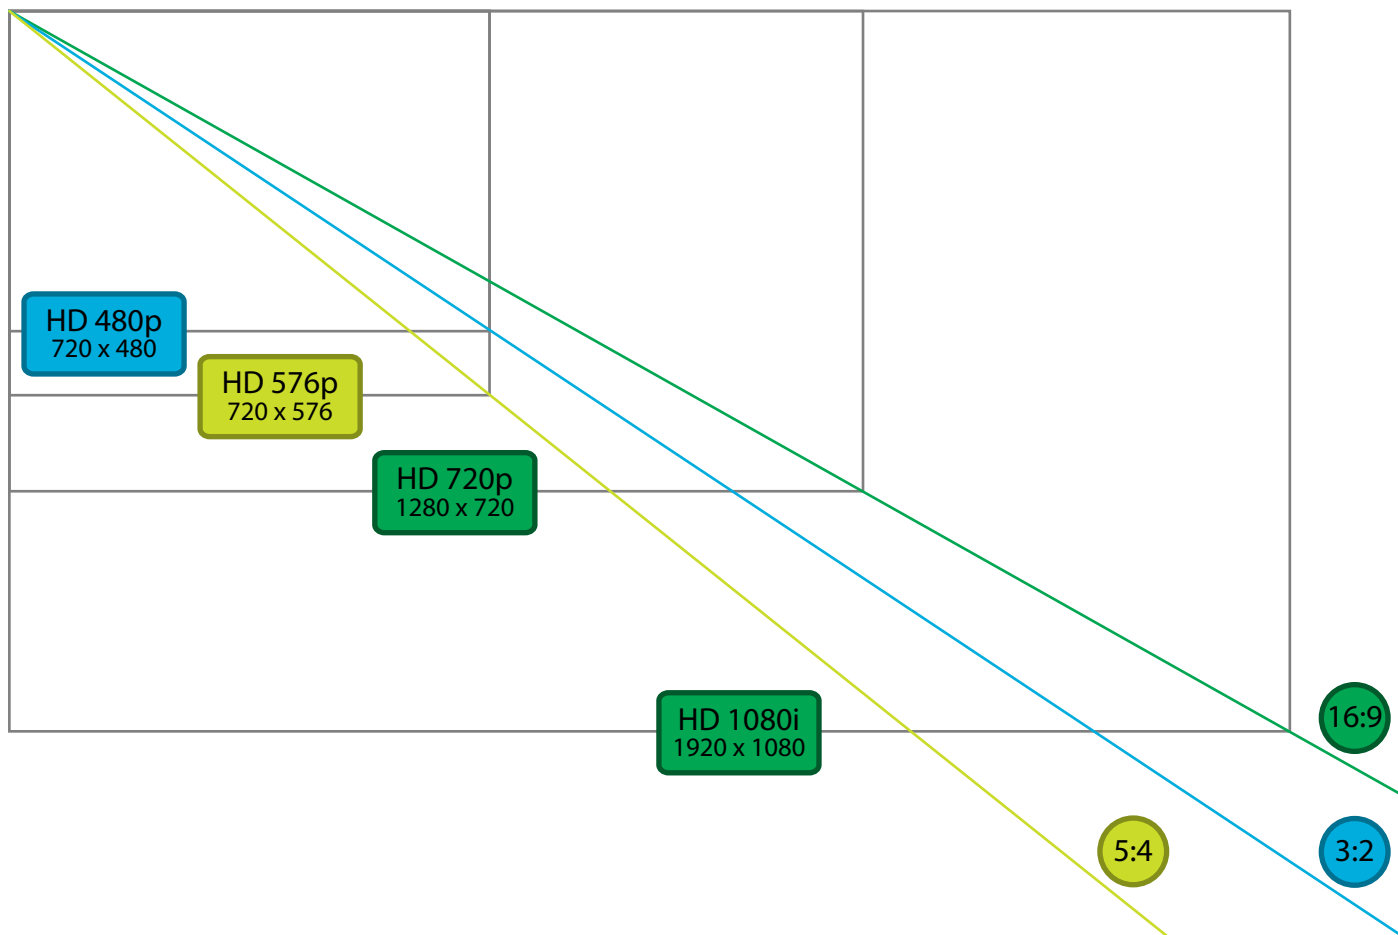

D8 - Digital Signage Adapter Video output resolution chart

Composite RCA & S-Video Output

YPbPr Component Output

D8 - Digital Signage Adapter Video output resolution chart

VGA Output

Media Content

Videos

Recommended: WMV9 or XviD, 720p or 1080i with a bit rate of less than 5000kbps

Maximum: 1080p with a bit rate of 8000kbps

Images

Recommended: JPG baseline up to 1024 x 768 pixels and up to 800KB

Maximum: 4368 x 2912 pixels and 8MB

Aspect Ratio

Recommended: 4:3 or 16:9 for full screen display