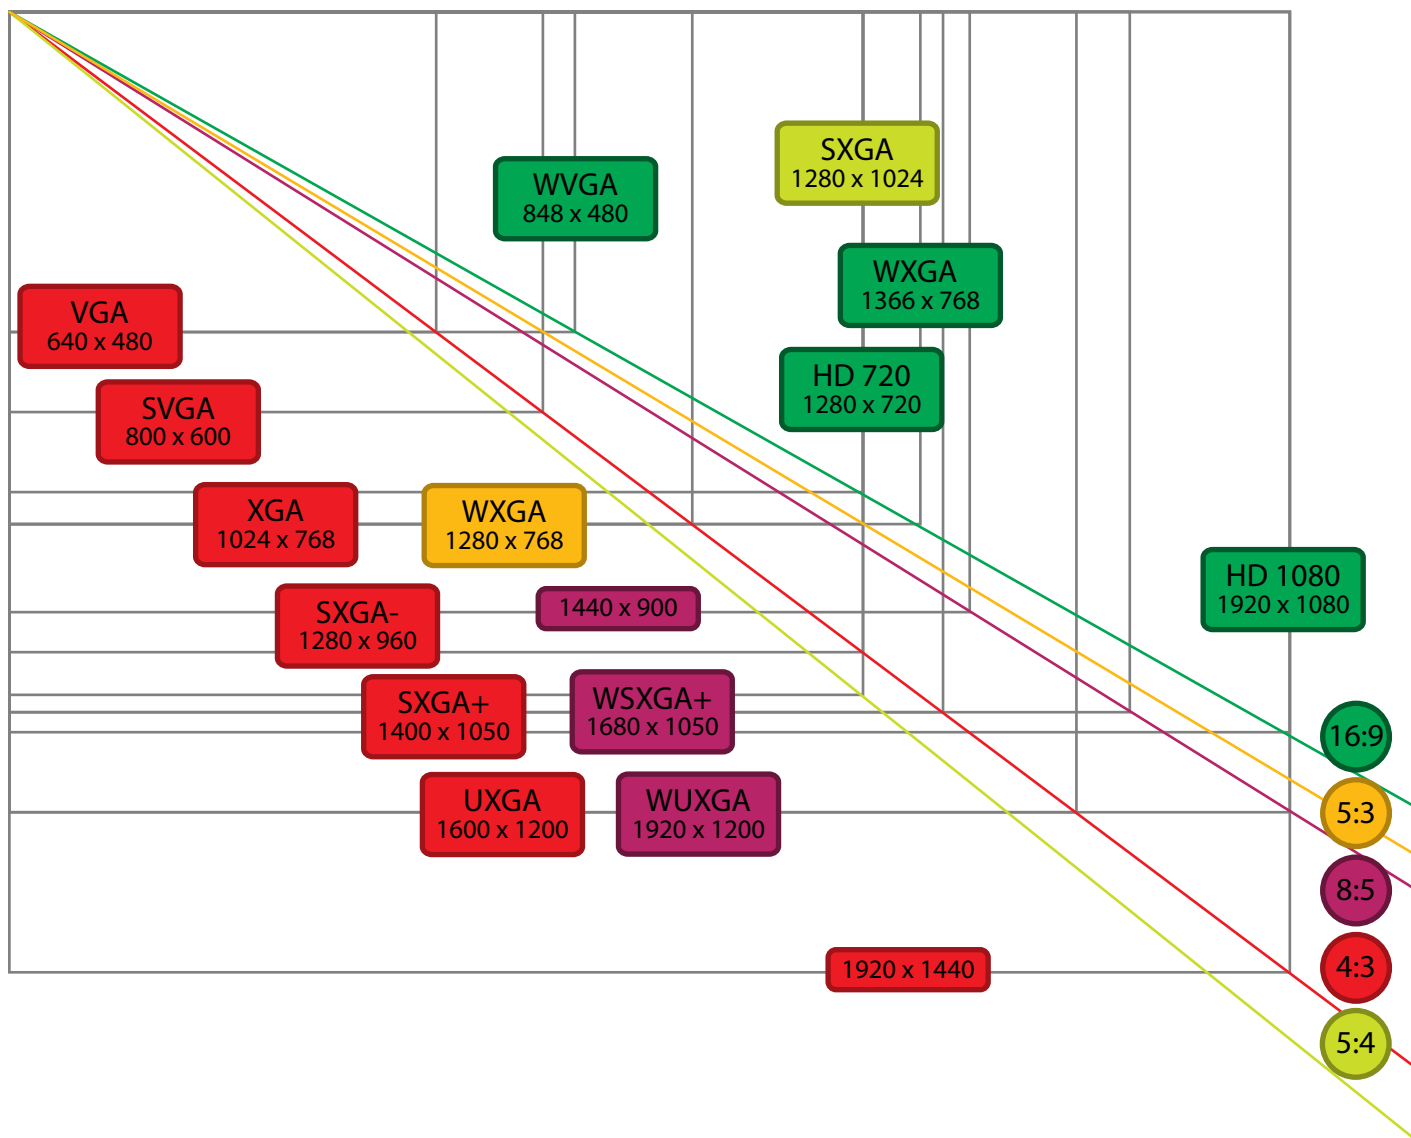

D8-M3 - Digital Signage Adapter (EM8623)

Video output resolution chart

VGA Output

Note:

Currently, only the output resolutions 640x480, 800x600, 1024x768, 1280x960, 1280x1024, 1366x768, 1440x900, 1600x1200 and 1920x1200 are enabled. Other resolutions as seen in the chart above are only available on request.