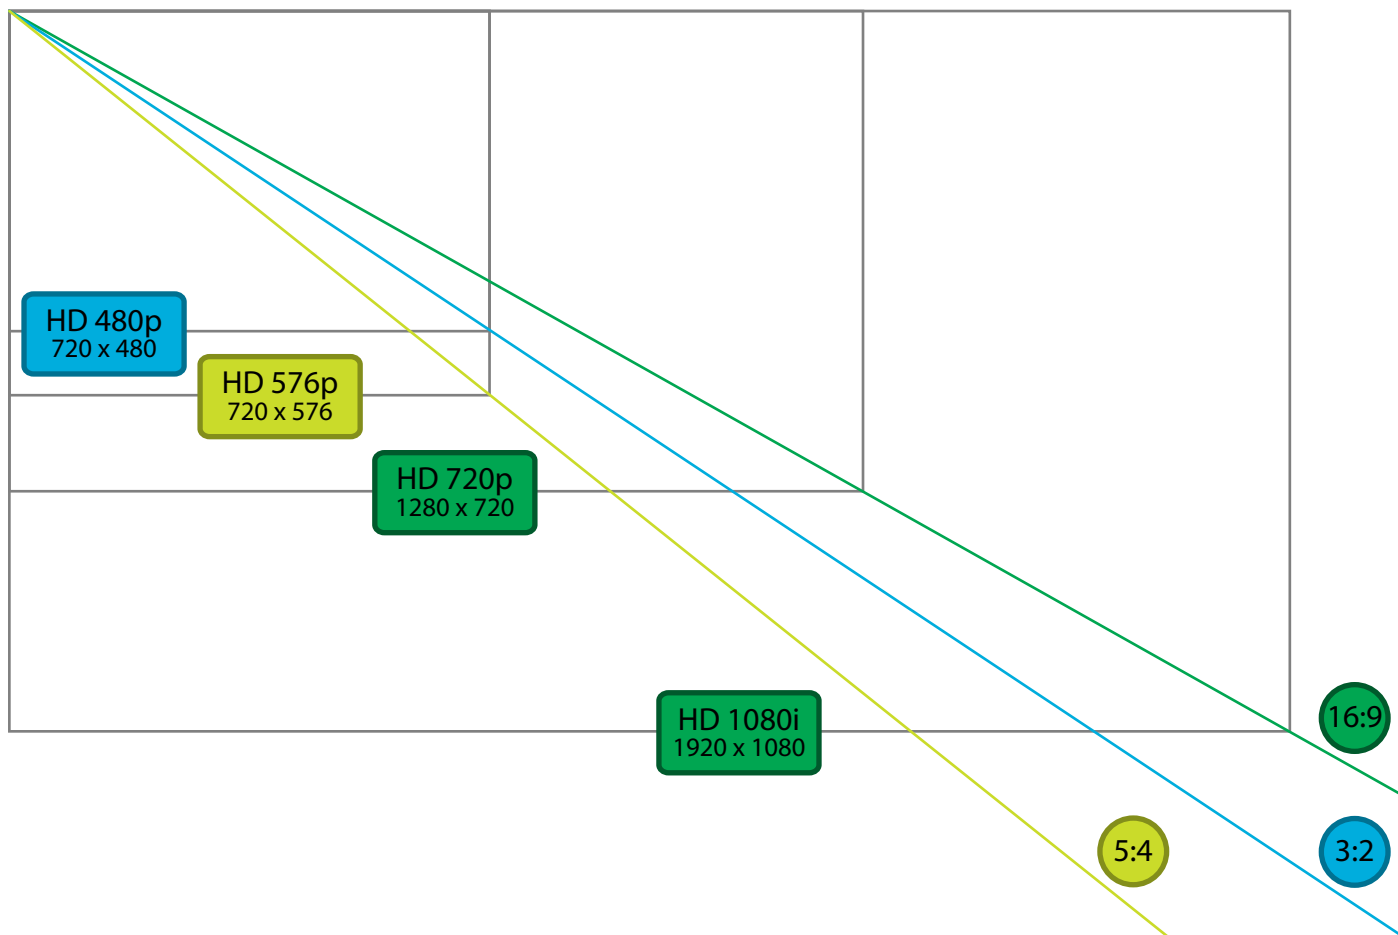

YPbPr Component Output