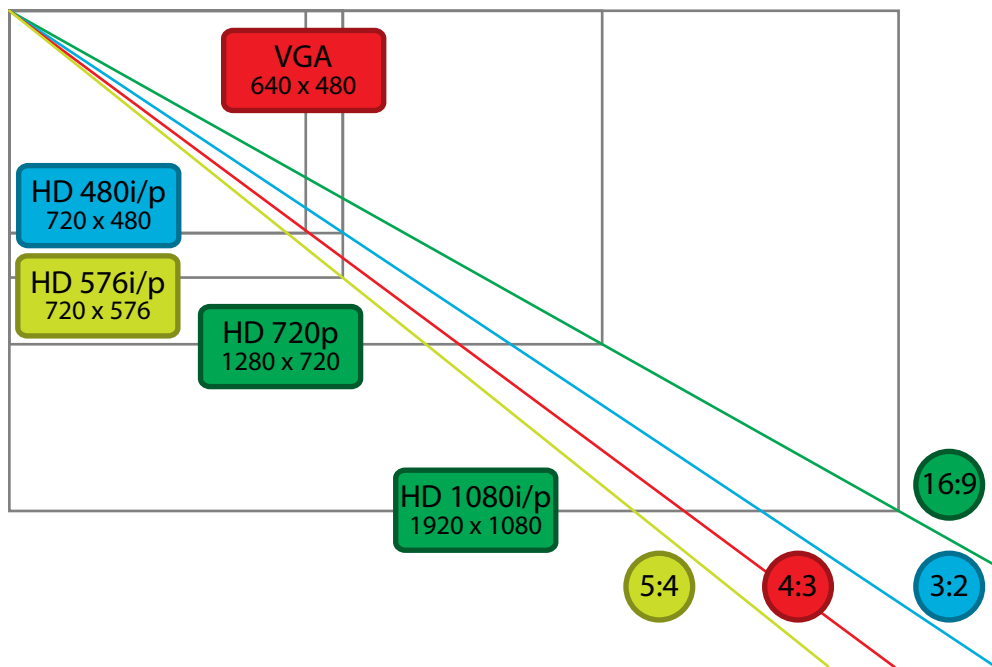

### Video output resolution chart

#### VGA Output

**Note:**

Currently, only the output resolutions 640x480, 800x600, 1024x768, 1280x960, 1280x1024, 1366x768, 1440x900, 1600x1200 and 1920x1200 are enabled. Other resolutions as seen in the chart above are only available on request.

#### HDMI Output (set to auto)

720 x 240i	2880 x 240p
720 x 288p	2880 x 288p
1440 x 480p	2880 x 480i
1440 x 576p	2880 x 576i